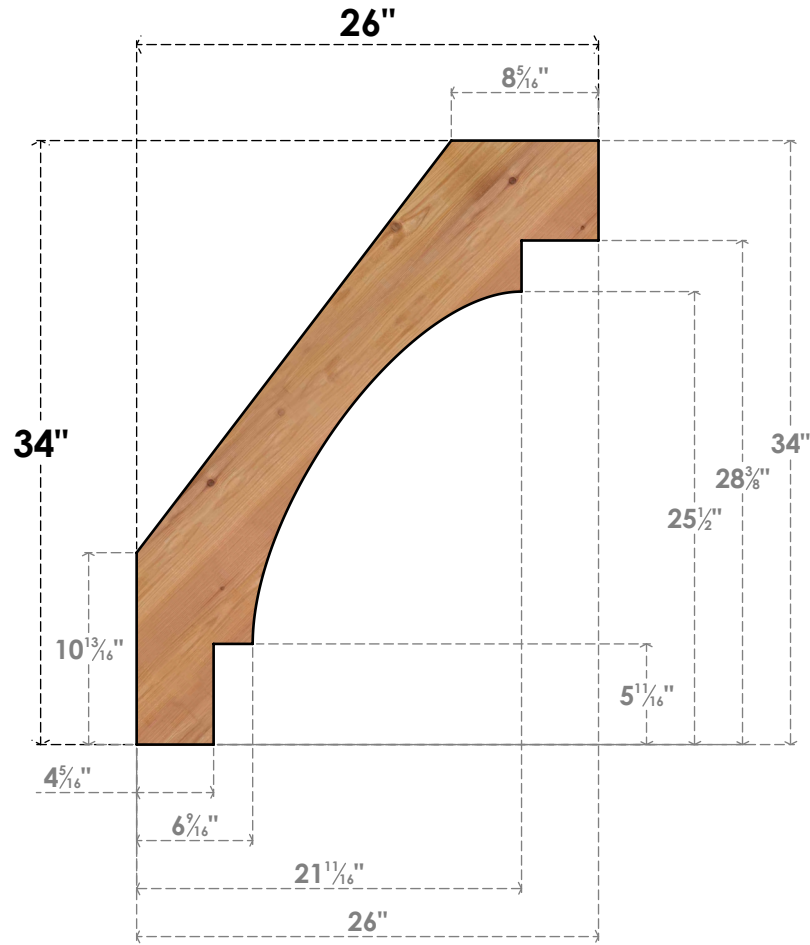

BRC06X26X34MRC00SWR

5 1/2"W X 26"D X 34"H MERCED SMOOTH BRACE, WESTERN RED CEDAR

SIDE

FRONT

EKENA MILLWORK
 2300 WEST MAIN ST.
 CLARKSVILLE, TX 75426
 TOLL FREE: 866-607-0453
 WWW.EKENAMILLWORK.COM

NOTES

1. INSTALLATION TO BE COMPLETED IN ACCORDANCE WITH MANUFACTURER'S SPECIFICATIONS.
2. DRAWING MAY NOT BE TO SCALE
3. THIS DRAWING IS INTENDED FOR DESIGN AND PLANNING PURPOSES ONLY.
4. ALL INFORMATION CONTAINED HEREIN WAS CURRENT AT THE TIME OF DEVELOPMENT BUT MUST BE REVIEWED AND APPROVED BY THE PRODUCT MANUFACTURER TO BE CONSIDERED ACCURATE.
5. PRODUCTS ARE NOT KILN DRIED. THIS ITEM IS UNIQUE AND WILL CONTAIN THE NATURAL VARIATIONS THAT THE WOOD SPECIES OFFERS. THIS MAY RESULT IN VARIATIONS UP TO 1/4"