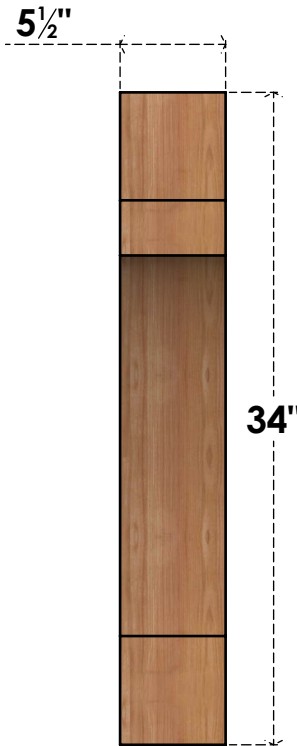

BRC06X26X34MRC00SWR

5 1/2"W X 26"D X 34"H MERCED SMOOTH BRACE, WESTERN RED CEDAR

SIDE

FRONT

EKENA MILLWORK
 2300 WEST MAIN ST.
 CLARKSVILLE, TX 75426
 TOLL FREE: 866-607-0453
 WWW.EKENAMILLWORK.COM

NOTES

1. INSTALLATION TO BE COMPLETED IN ACCORDANCE WITH MANUFACTURER'S SPECIFICATIONS.
2. DRAWING MAY NOT BE TO SCALE
3. THIS DRAWING IS INTENDED FOR DESIGN AND PLANNING PURPOSES ONLY.
4. ALL INFORMATION CONTAINED HEREIN WAS CURRENT AT THE TIME OF DEVELOPMENT BUT MUST BE REVIEWED AND APPROVED BY THE PRODUCT MANUFACTURER TO BE CONSIDERED ACCURATE.
5. PRODUCTS ARE NOT KILN DRIED. THIS ITEM IS UNIQUE AND WILL CONTAIN THE NATURAL VARIATIONS THAT THE WOOD SPECIES OFFERS. THIS MAY RESULT IN VARIATIONS UP TO 1/4"